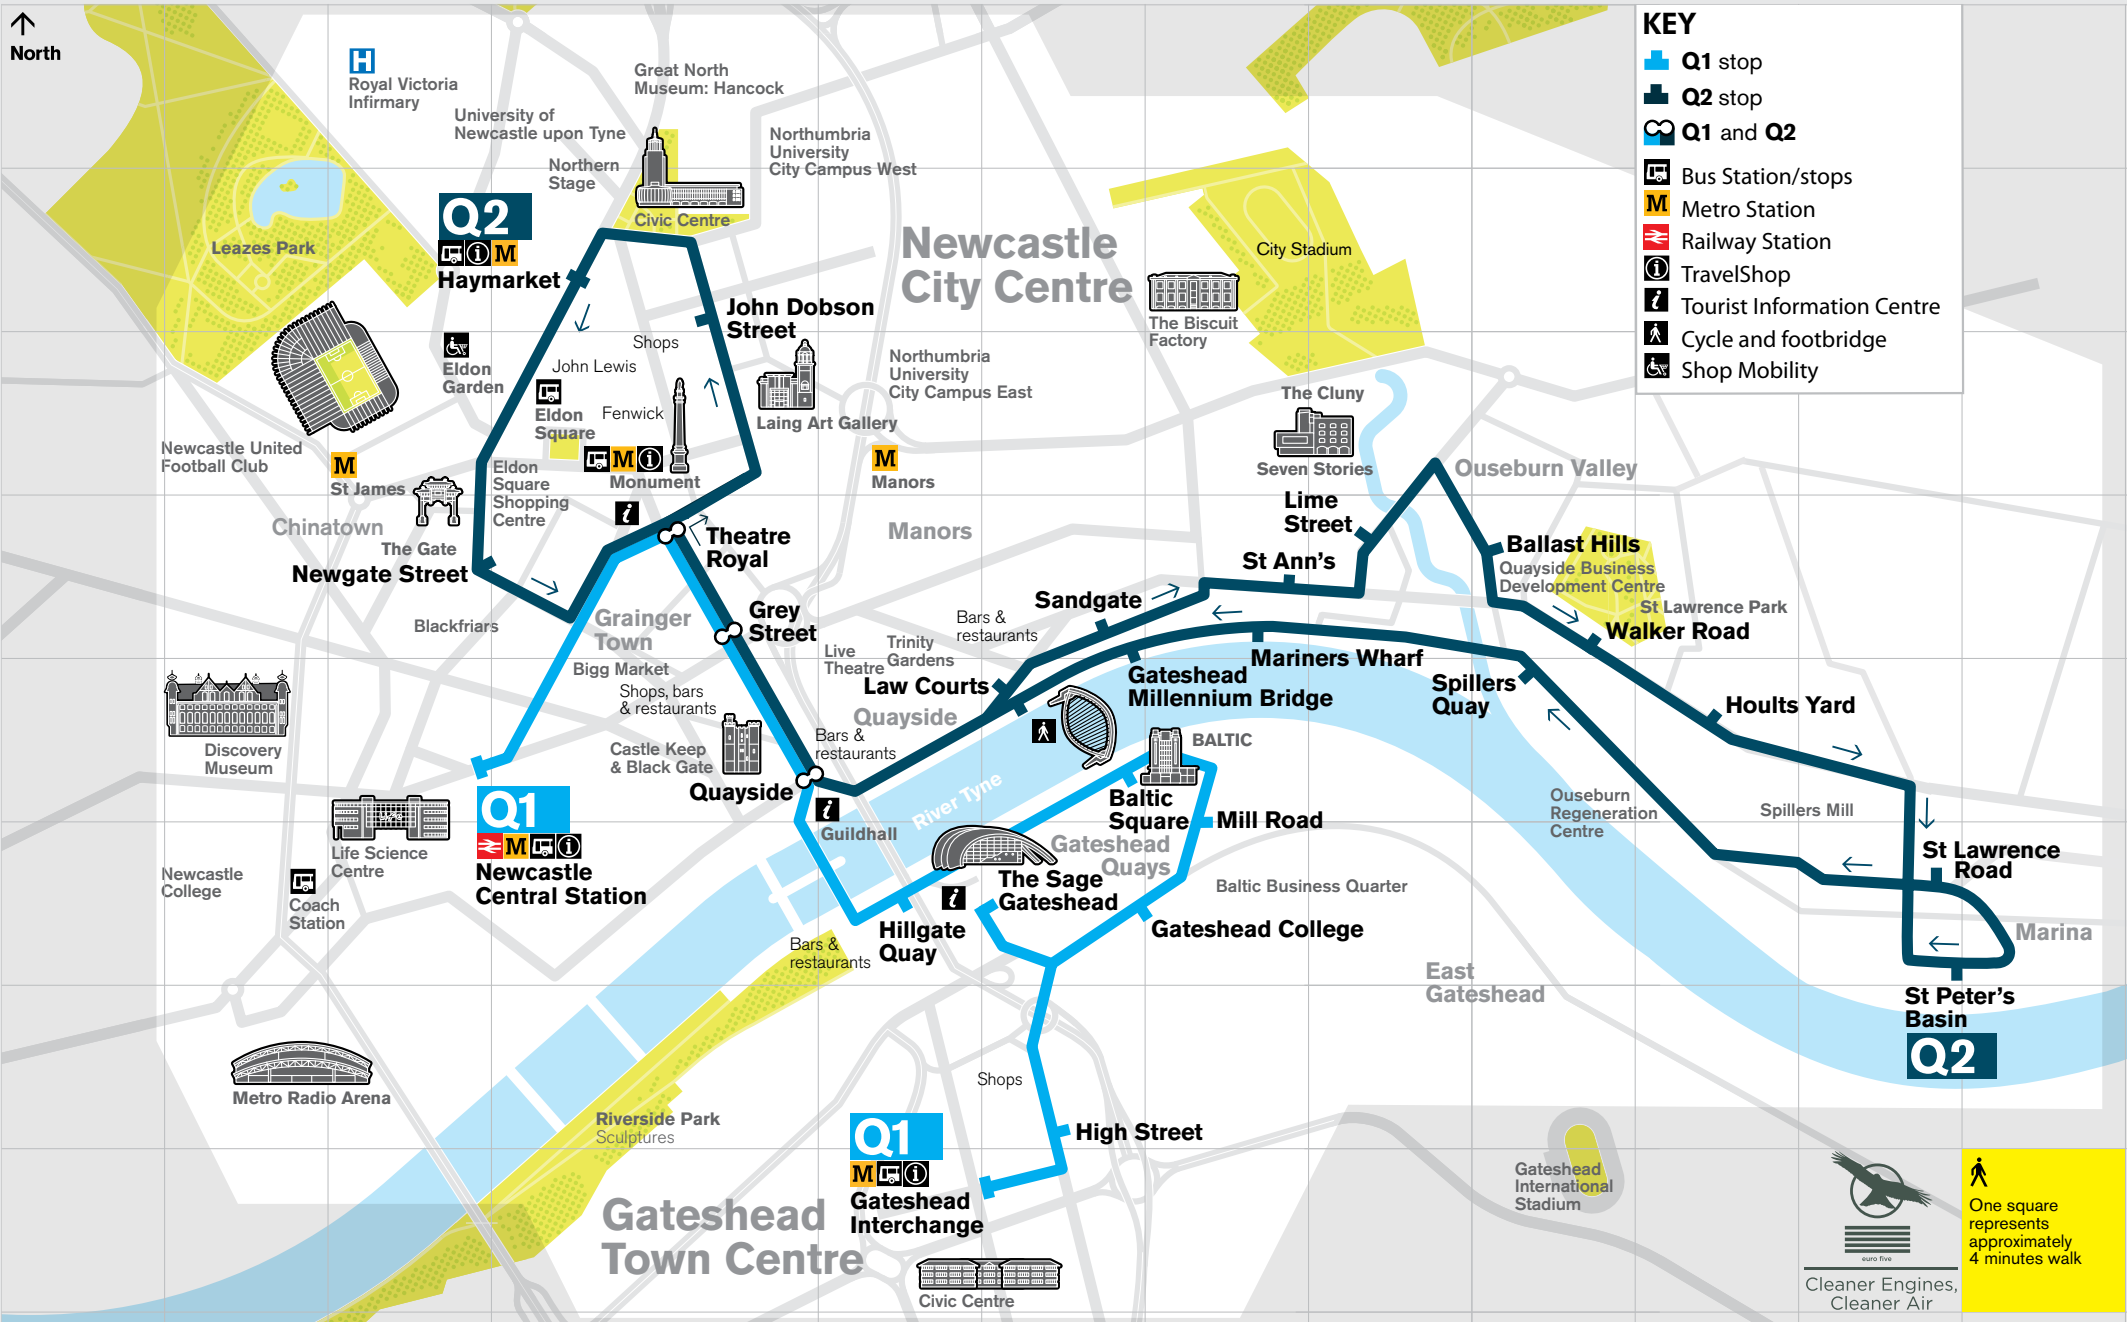

Ride

QuayLink

Bus guide and timetable from 18 July 2010

Q1 Gateshead Interchange to Central Station

Q2 Haymarket Bus Station to St Peter's Basin

Single ticket

£1.10

All day ticket

In person Our TravelShops are open 6 days a week

- **Central Station** Metro station
- **Gateshead** Interchange
- **Haymarket** Metro station
- **Monument** Metro station

Traveline For impartial public transport journey planning advice

QuayLink is operated by Go North East on behalf of Newcastle City Council, Gateshead Council and Nexus.

- KEY**
- Q1 stop
 - Q2 stop
 - Q1 and Q2
 - Bus Station/stops
 - Metro Station
 - Railway Station
 - TravelShop
 - Tourist Information Centre
 - Cycle and footbridge
 - Shop Mobility