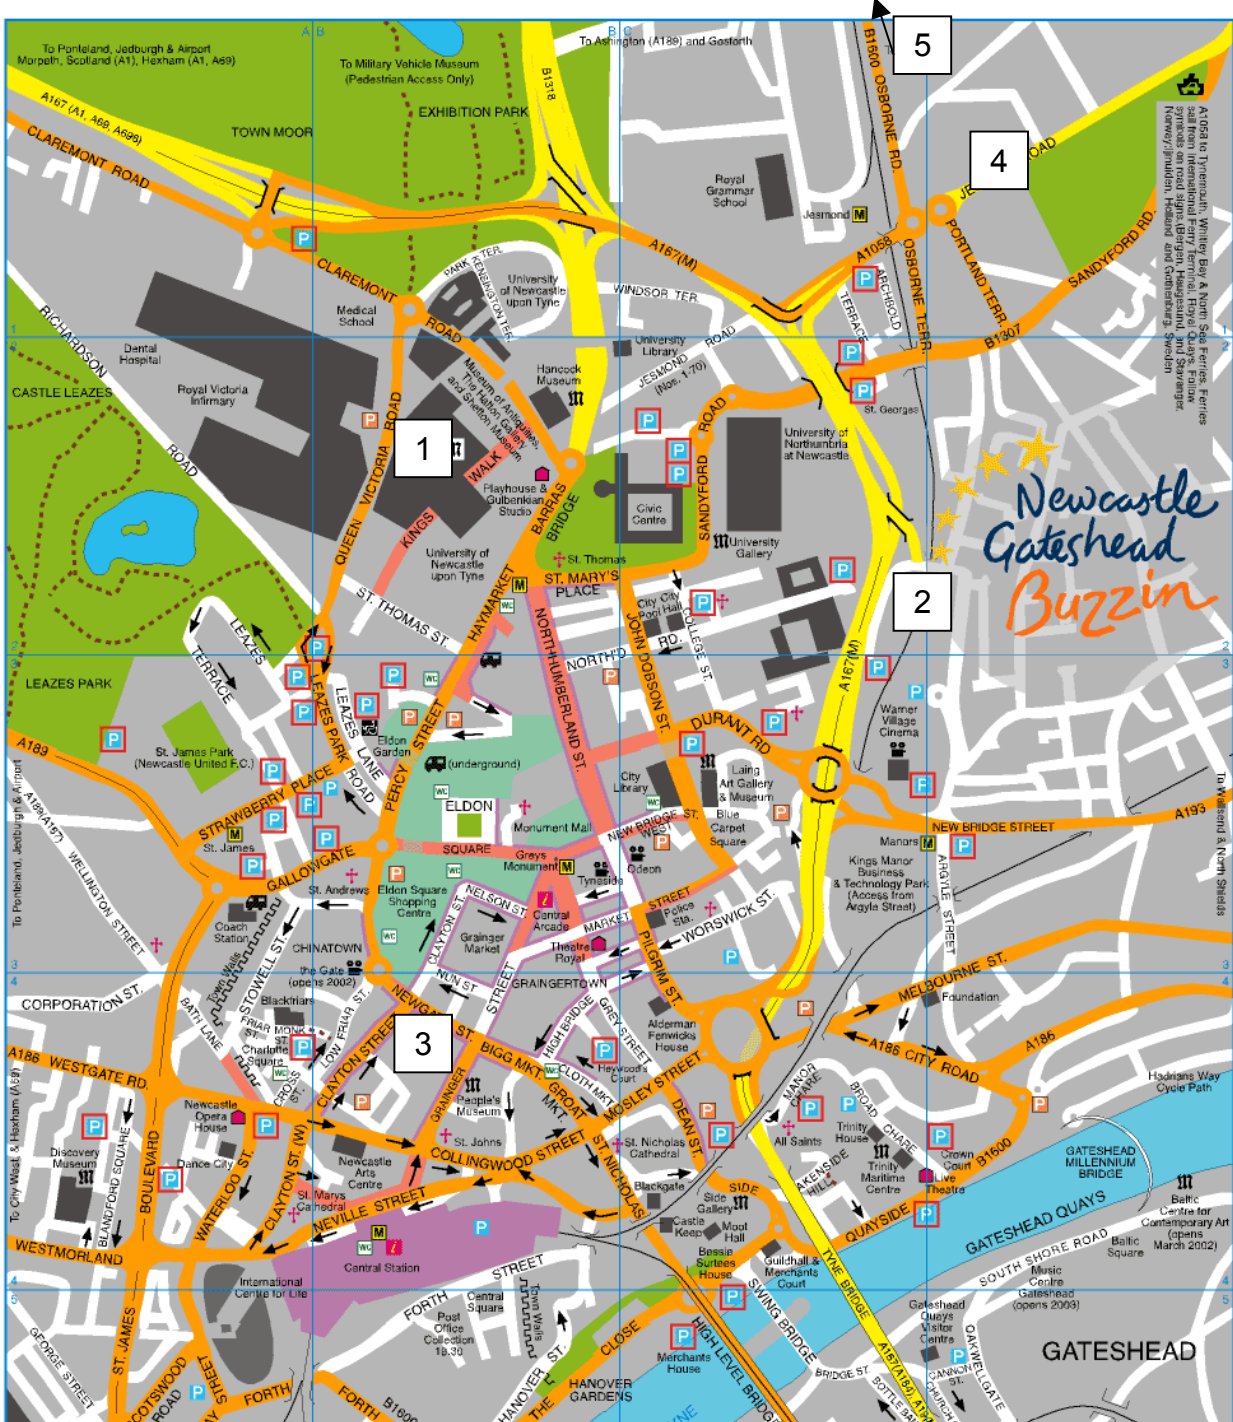

DRH 2004 Conference Venue & Hotel Map

1. University of Newcastle – Conference venue
2. Camden Court Halls of Residence
3. Quality Hotel
4. Swallow Imperial Hotel
5. Caledonian Hotel